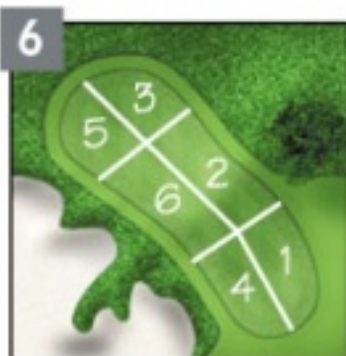

TODAY'S PIN-POSITION

SON GUAL Golf -MALLORCA-

D = Green Depth in Meters • W = Green Width in Meters
Sprinkler heads are measured to the middle of the green.
Fairway markers are measured to the front of the green.

D=28 W=30

D=32 W=31

D=36 W=27

D=26 W=28

D=32 W=30

D=42 W=24

D=33 W=28

D=34 W=26

D=32 W=33

D=34 W=40

D=43 W=30

D=34 W=29

D=31 W=25

D=28 W=27

D=31 W=26

D=37 W=23