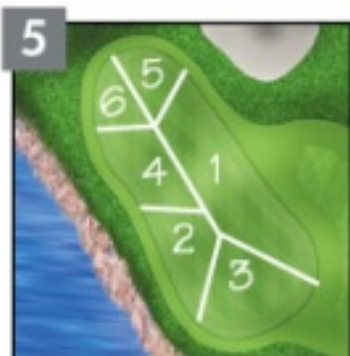

TODAY'S PIN-POSITION

SON GUAL Golf -MALLORCA-

D = Green Depth in Meters • W = Green Width in Meters
Sprinkler heads are measured to the middle of the green.
Fairway markers are measured to the front of the green.

D=28 W=30

D=32 W=31

D=36 W=27

D=26 W=28

D=32 W=30

D=42 W=24

D=33 W=28

D=34 W=26

D=32 W=33

D=34 W=40

D=43 W=30

D=34 W=29

D=31 W=25

D=28 W=27

D=31 W=26

D=37 W=23