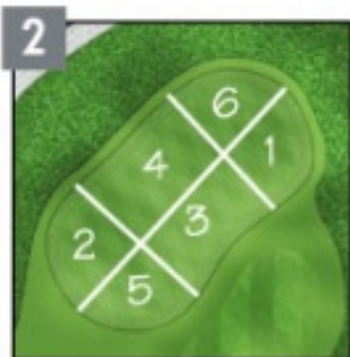

TODAY'S PIN-POSITION

SON GUAL Golf -MALLORCA-

D = Green Depth in Meters • W = Green Width in Meters
Sprinkler heads are measured to the middle of the green.
Fairway markers are measured to the front of the green.

D=28 W=30

D=32 W=31

D=36 W=27

D=26 W=28

D=32 W=30

D=42 W=24

D=33 W=28

D=34 W=26

D=33 W=27

D=32 W=38