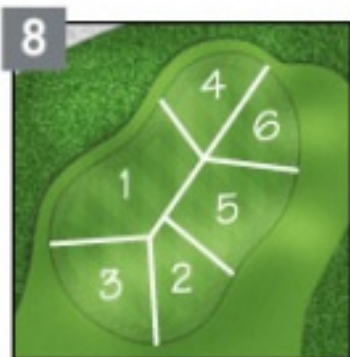

TODAY'S PIN-POSITION

SON GUAL Golf -MALLORCA-

D = Green Depth in Meters • W = Green Width in Meters
Sprinkler heads are measured to the middle of the green.
Fairway markers are measured to the front of the green.

D=28 W=30

D=32 W=31

D=36 W=27

D=26 W=28

D=32 W=30

D=42 W=24

D=33 W=28

D=34 W=26

D=32 W=33

D=34 W=40

D=43 W=30

D=34 W=29

D=31 W=25

D=28 W=27

D=31 W=26

D=37 W=23

D=33 W=27

D=32 W=38