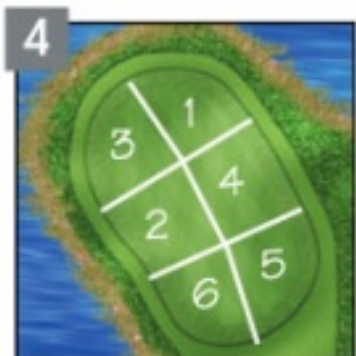

TODAY'S PIN-POSITION

SON GUAL Golf -MALLORCA-

D = Green Depth in Meters • W = Green Width in Meters
Sprinkler heads are measured to the middle of the green.
Fairway markers are measured to the front of the green.

D=28 W=30

D=32 W=31

D=36 W=27

D=26 W=28

D=32 W=30

D=42 W=24

D=33 W=28

D=34 W=26

D=32 W=33

D=34 W=40

D=43 W=30

D=34 W=29

D=31 W=25

D=28 W=27

D=31 W=26

D=37 W=23