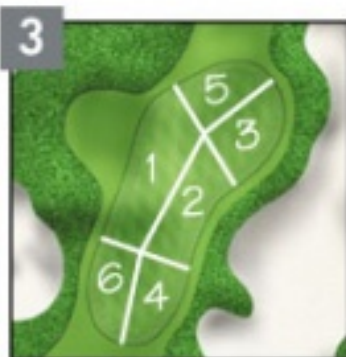

TODAY'S PIN-POSITION

SON GUAL Golf -MALLORCA-

D = Green Depth in Meters • W = Green Width in Meters
Sprinkler heads are measured to the middle of the green.
Fairway markers are measured to the front of the green.

D=28 W=30

D=32 W=31

D=36 W=27

D=26 W=28

D=32 W=30

D=42 W=24

D=33 W=28

D=34 W=26

D=32 W=33

D=34 W=40

D=43 W=30

D=34 W=29

D=31 W=25

D=28 W=27

D=31 W=26

D=37 W=23

D=33 W=27

D=32 W=38